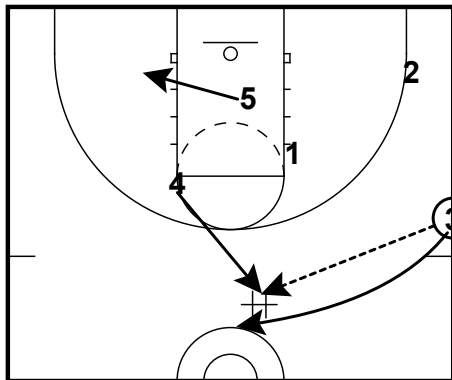

Hurley-SLOB

Arsenal

Hurley (SLOB)
SLOB

2 makes hard cut off 5's screen. If 2 is open 3 will hit 2. 1 will set diagonal screen for 5 who will sprint to rim.

Hurley (SLOB)
SLOB

Next option is 4 stepping out to catch from 3. 3 will sprint for DHO with 4.

Hurley (SLOB)
SLOB

2 will cut baseline off 5's screen. 4 will hand off to 3 and 1 will set back screen for 4. 1 will then shape for shot.