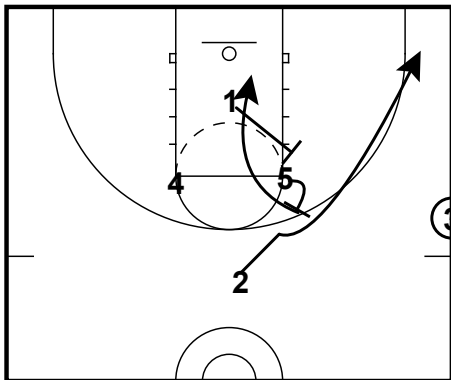

Hurley-SLOB

Arsenal

Hurley (SLOB)
SLOB

2 makes hard cut off 5's screen. If 2 is open 3 will hit 2. 1 will set diagonal screen for 5 who will sprint to rim.

Hurley (SLOB)
SLOB

Next option is 4 stepping out to catch from 3. 3 will sprint for DHO with 4.

Hurley (SLOB)
SLOB

2 will cut baseline off 5's screen. 4 will hand off to 3 and 1 will set back screen for 4. 1 will then shape for shot.