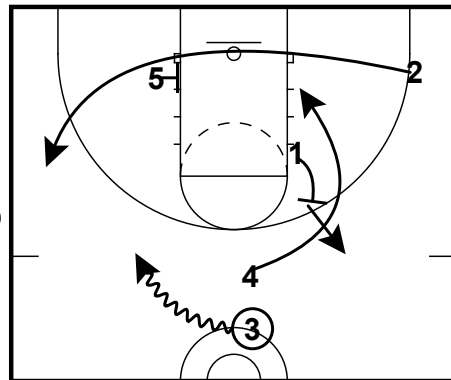

Hurley-SLOB

Arsenal

Hurley (SLOB)
SLOB

2 makes hard cut off 5's screen. If 2 is open 3 will hit 2. 1 will set diagonal screen for 5 who will sprint to rim.

Hurley (SLOB)
SLOB

Next option is 4 stepping out to catch from 3. 3 will sprint for DHO with 4.

Hurley (SLOB)
SLOB

2 will cut baseline off 5's screen. 4 will hand off to 3 and 1 will set back screen for 4. 1 will then shape for shot.