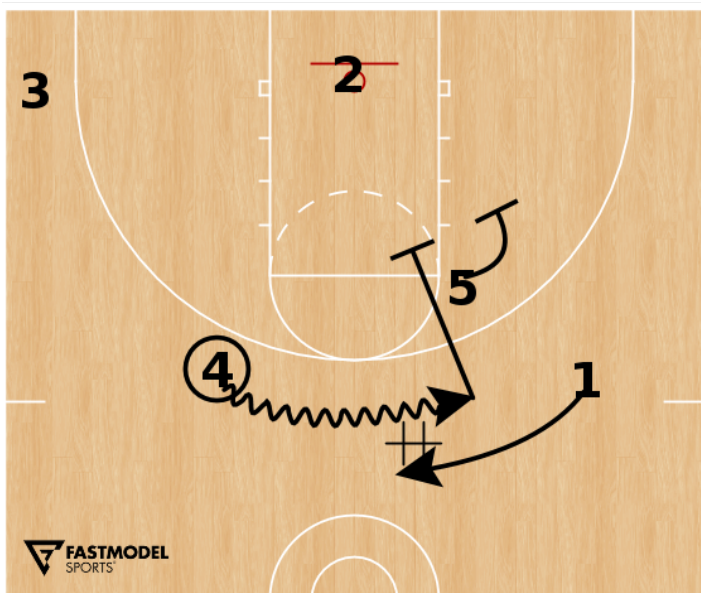

21-22 • Arsenal • BLOB • 4-Low - Zoom - Elevator

Frame 1

Frame 2

1 will set Flex screen for 2. 5 will reverse ball to 4, who lifts late. 5 will set pin screen for 1 (zoom action) as 4 dribbles at 1 for DHO.

Frame 3

Frame 4

4 and 5 then set elevator for 2.