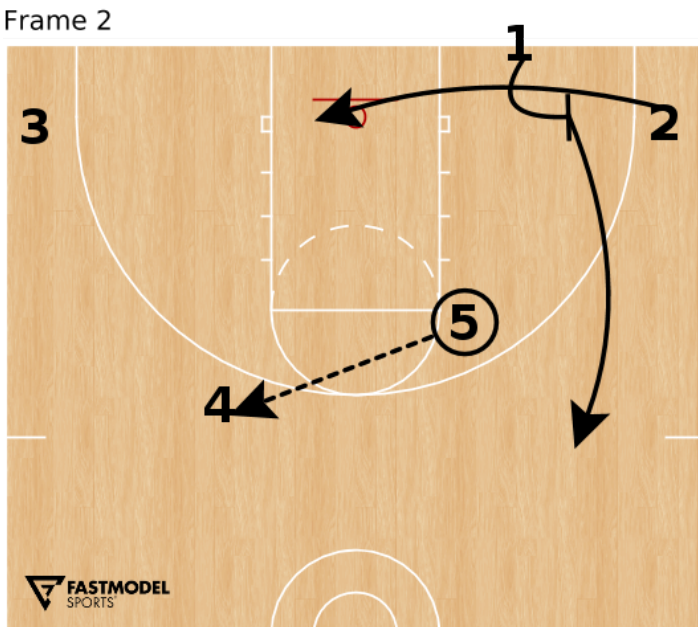

21-22 • Arsenal • BLOB • 4-Low - Zoom - Elevator

Frame 1

Frame 2

1 will set Flex screen for 2. 5 will reverse ball to 4, who lifts late. 5 will set pin screen for 1 (zoom action) as 4 dribbles at 1 for DHO.

Frame 3

Frame 4

4 and 5 then set elevator for 2.