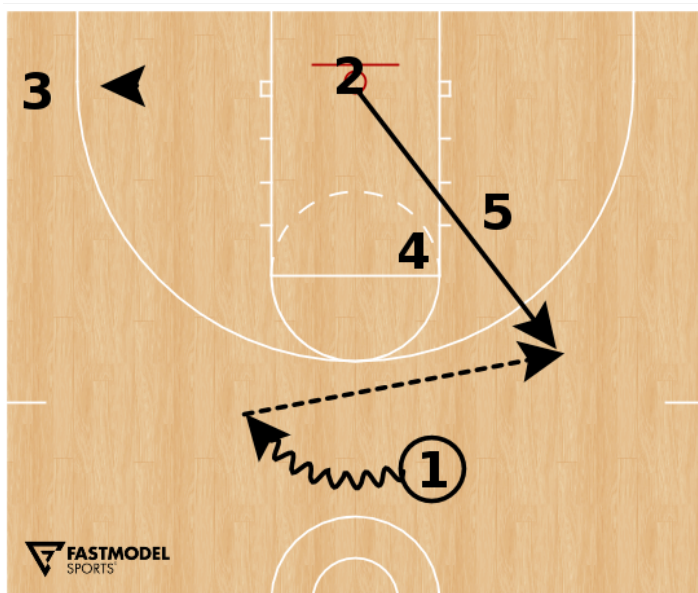

21-22 • Arsenal • BLOB • 4-Low - Zoom - Elevator

Frame 1

Frame 2

1 will set Flex screen for 2. 5 will reverse ball to 4, who lifts late. 5 will set pin screen for 1 (zoom action) as 4 dribbles at 1 for DHO.

Frame 3

Frame 4

4 and 5 then set elevator for 2.