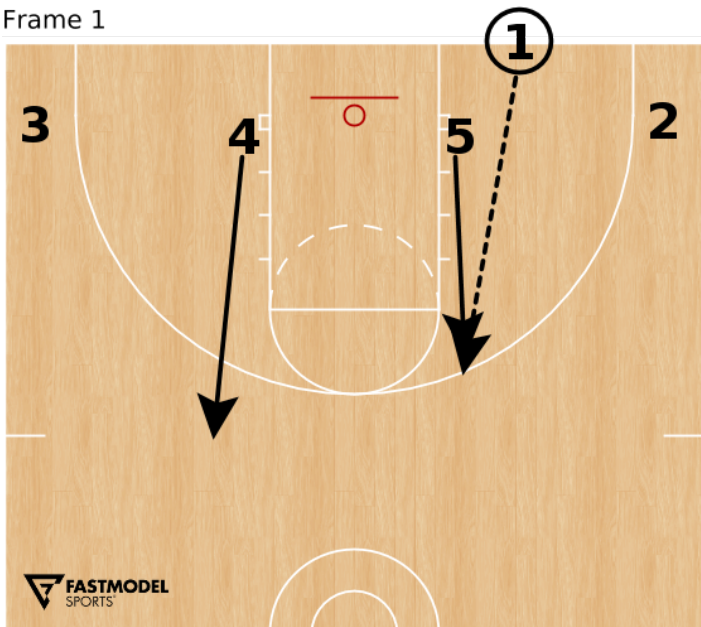

21-22 • Arsenal • BLOB • 4-Low - Zoom - Elevator

Frame 1

Frame 2

1 will set Flex screen for 2. 5 will reverse ball to 4, who lifts late. 5 will set pin screen for 1 (zoom action) as 4 dribbles at 1 for DHO.

Frame 3

Frame 4

4 and 5 then set elevator for 2.