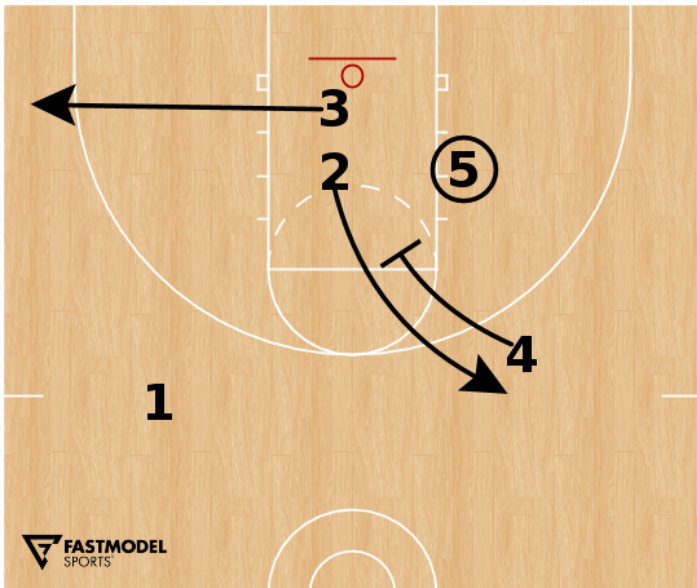

21-22 • Arsenal • Box Sets • Box (Post Up)

Frame 1

#1 dribbles to the side as #2 back screens for #5.

#2 continues over and screens for #4.

#1 reverses the ball to #4.

Frame 2

On the reversal pass #3 and #2 set a double cross screen for #5.

#4 dribbles to get passing angle for post feed.

Frame 3

#3 clears as #4 screens for #2 coming to the top.