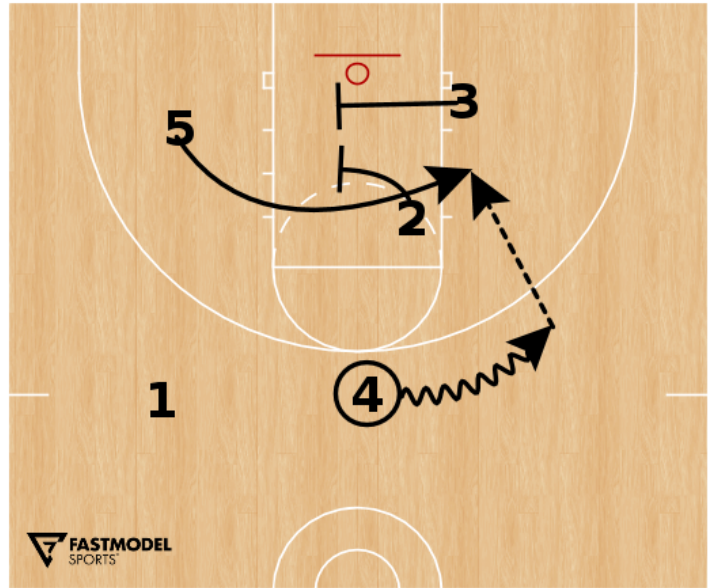

21-22 • Arsenal • Box Sets • Box (Post Up)

Frame 1

#1 dribbles to the side as #2 back screens for #5.

#2 continues over and screens for #4.

#1 reverses the ball to #4.

Frame 2

On the reversal pass #3 and #2 set a double cross screen for #5.

#4 dribbles to get passing angle for post feed.

Frame 3

#3 clears as #4 screens for #2 coming to the top.