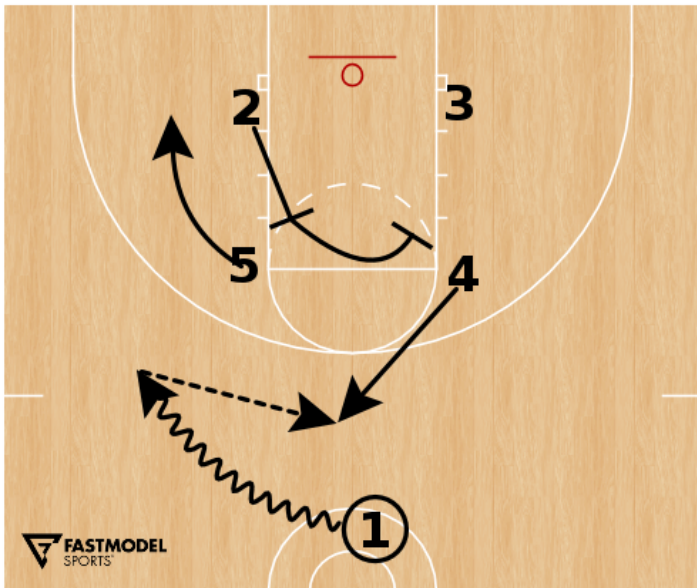

21-22 • Arsenal • Box Sets • Box (Post Up)

Frame 1

#1 dribbles to the side as #2 back screens for #5.

#2 continues over and screens for #4.

#1 reverses the ball to #4.

Frame 2

On the reversal pass #3 and #2 set a double cross screen for #5.

#4 dribbles to get passing angle for post feed.

Frame 3

#3 clears as #4 screens for #2 coming to the top.