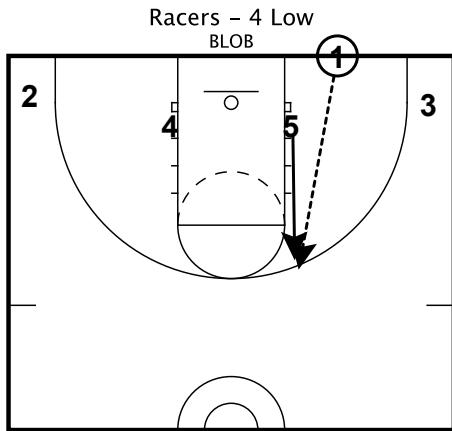

# Racers – 4 Low All Teams

4 will lift late (2 count) after 1 has passed ball to 5 to make sure 4 can catch pass from 5.

1 will look to hit 5 off back screen from 2.

After setting pin down screen, 4 will post. 5 will space to short corner.