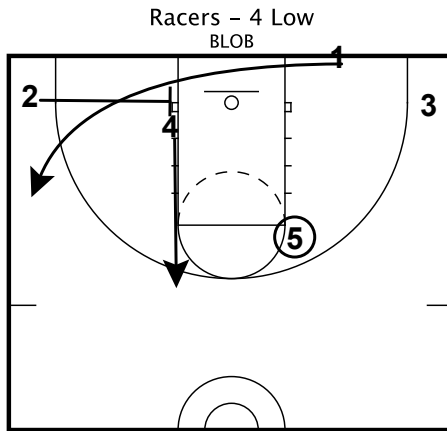

# Racers – 4 Low All Teams

4 will lift late (2 count) after 1 has passed ball to 5 to make sure 4 can catch pass from 5.

1 will look to hit 5 off back screen from 2.

After setting pin down screen, 4 will post. 5 will space to short corner.