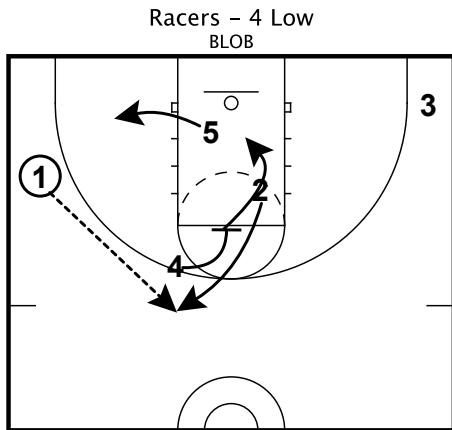

# Racers – 4 Low All Teams

4 will lift late (2 count) after 1 has passed ball to 5 to make sure 4 can catch pass from 5.

1 will look to hit 5 off back screen from 2.

After setting pin down screen, 4 will post. 5 will space to short corner.