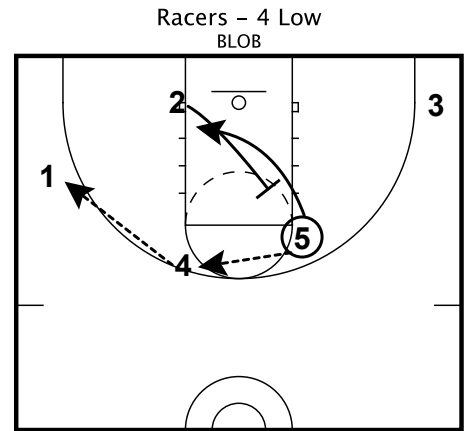

# Racers – 4 Low All Teams

4 will lift late (2 count) after 1 has passed ball to 5 to make sure 4 can catch pass from 5.

1 will look to hit 5 off back screen from 2.

After setting pin down screen, 4 will post. 5 will space to short corner.