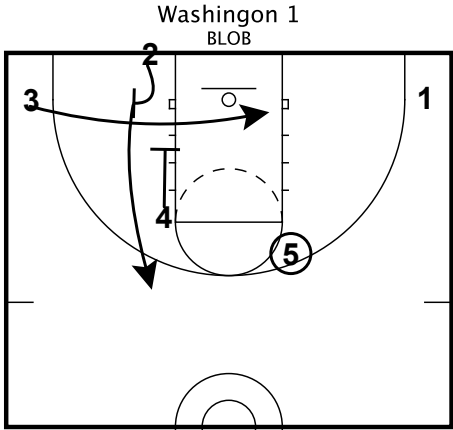

Washington 1

All Teams

5 will set cross screen for 4. 5 will then seal and look for pass from 2.

If 2 can't hit 5, 4 will lift and catch from 2. 5 will then lift late to catch from 4.

5 will look to 3 off flex cut or 2 off down screen.