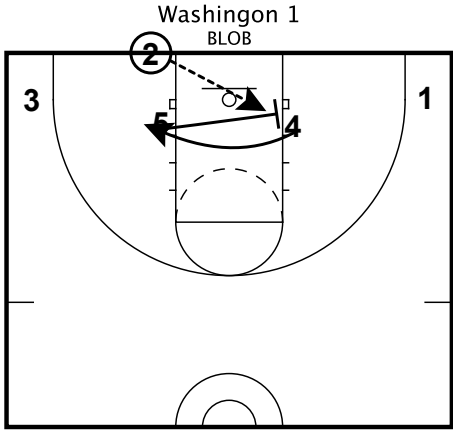

Washington 1

All Teams

5 will set cross screen for 4. 5 will then seal and look for pass from 2.

If 2 can't hit 5, 4 will lift and catch from 2. 5 will then lift late to catch from 4.

5 will look to 3 off flex cut or 2 off down screen.