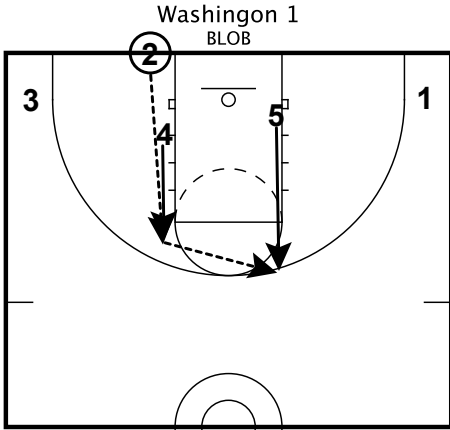

Washington 1

All Teams

5 will set cross screen for 4. 5 will then seal and look for pass from 2.

If 2 can't hit 5, 4 will lift and catch from 2. 5 will then lift late to catch from 4.

5 will look to 3 off flex cut or 2 off down screen.